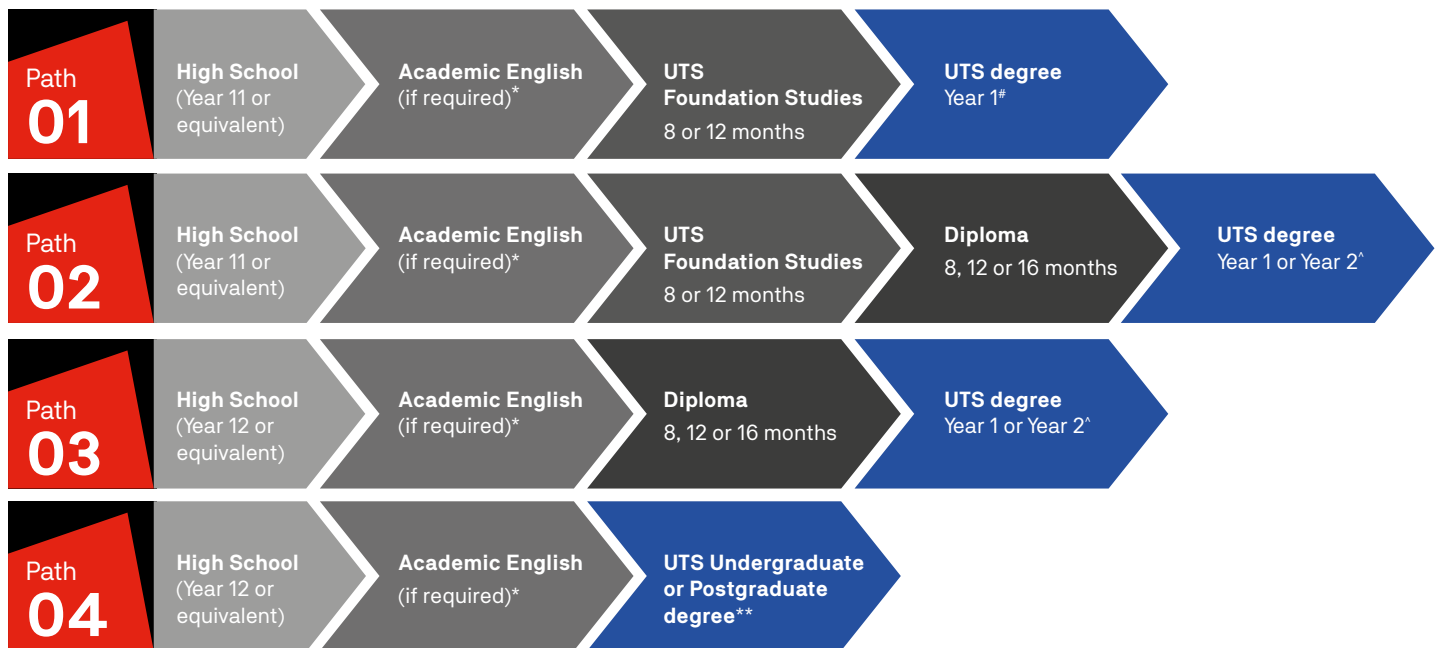

Pathways — your way to UTS

Leadership Advantage Scholarship

Unlock your full leadership potential with our scholarship package valued at A$7,000.

Visit insearch.edu.au/leadership-advantage

Which program is right for you?

English Programs

Our English programs provide you with the English language and academic literacy skills required for entry to an English speaking university.

Choose from a range of programs to suit your skill level: Academic English for Foundation, Diploma, or Degree.

UTS Foundation Studies

Our preparation program is designed for successful year 11 international high school graduates and provides pathways to UTS Insearch diplomas or, for successful students, entry into the first year of any undergraduate degree at UTS.

UTS Foundation Studies is offered on behalf of UTS and delivered by UTS Insearch specifically for international students, so you'll be surrounded by your peers and develop strong support networks.

Diploma Programs

Our diplomas are ideal if you don't meet the academic or English language requirements for entry into a UTS degree straight away.

Diplomas are delivered at a pace that suits you, with the option of our Standard or Accelerated programs, or you can combine your study with learning English and take the Extended pathway.

*You will only be required to enter a UTS Insearch Academic English program if you do not meet the English language entry requirements.

^The point where you enter into your UTS degree will depend on your major and is based on no more than two subject failures. Not all majors will take you into second year. Please refer to the individual course pages on the website insearch.edu.au for full credit point details.

*This pathway is only available if you achieve the required Grade Point Average (GPA).

**Successful completion of AE5 satisfies the English Language Admission requirements for most UTS Undergraduate and Postgraduate degrees. For specific details of UTS English entry requirements please refer to the individual faculty pages on the UTS website.

Notes